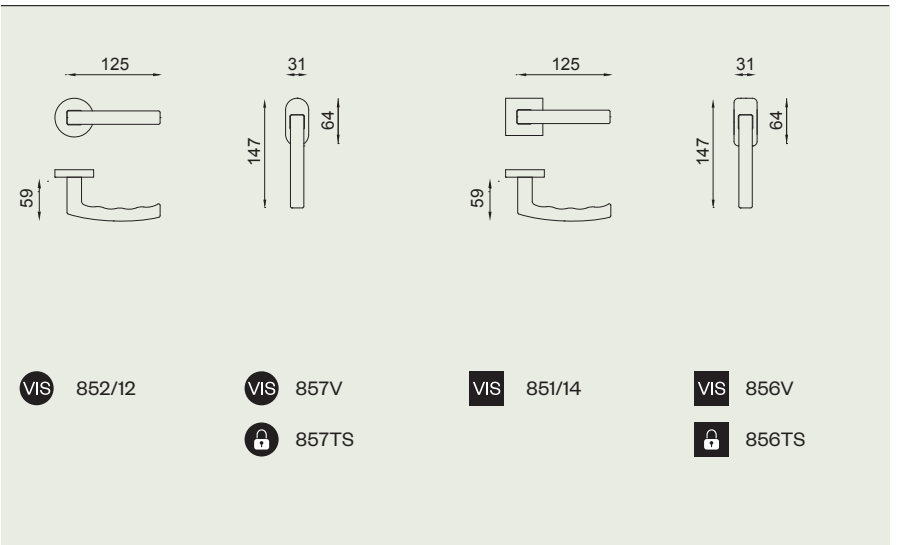

grip

design:
Novelletto - Greco

852/12
ZC

206-

dnd 2018/2019

Zama
Zamak

ZC
Cromo lucido
Polished chrome

ZCS
Cromo satinato
Satin chrome

grip 02 - ZC
Cromo lucido
Polished chrome

grip 02 - ZCS
Cromo satinato
Satin chrome

207