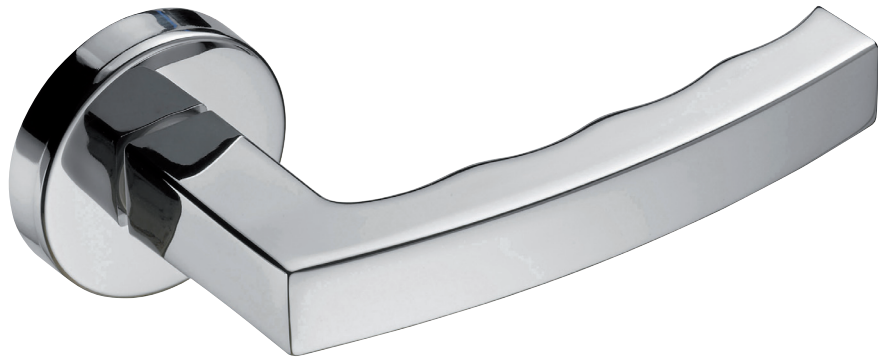

grip

design:
Novelletto - Greco

852/12
ZC

206-

dnd 2018/2019

Zama
Zamak

ZC
Cromo lucido
Polished chrome

ZCS
Cromo satinato
Satin chrome

grip 02 - ZC
Cromo lucido
Polished chrome

grip 02 - ZCS
Cromo satinato
Satin chrome

207