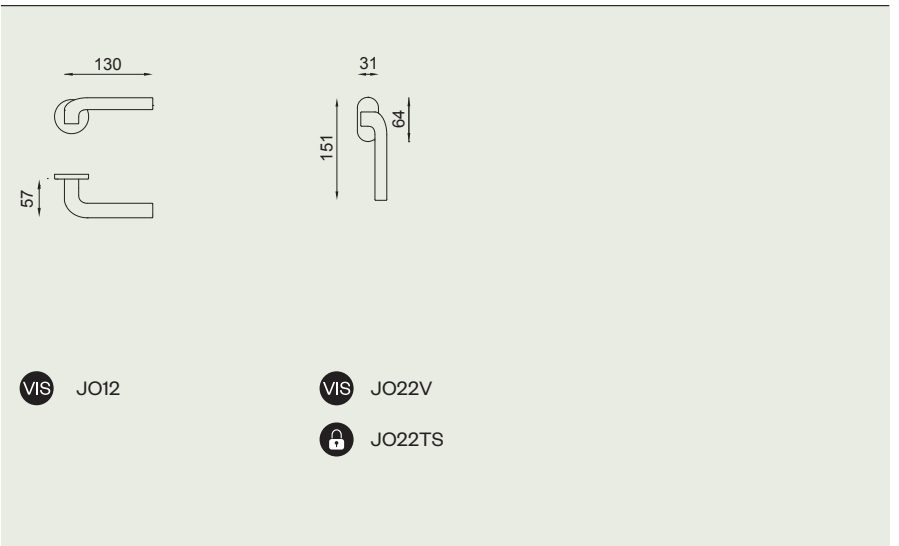

joy

design:
Nicola Novelletto

JO12
ZCS

148-

Zama
Zamak

ZC
Cromo lucido
Polished chrome

ZCS
Cromo satinato
Satin chrome

ZNS
Nickel satinato
Satin nickel

ZNE
Nero
Black

149