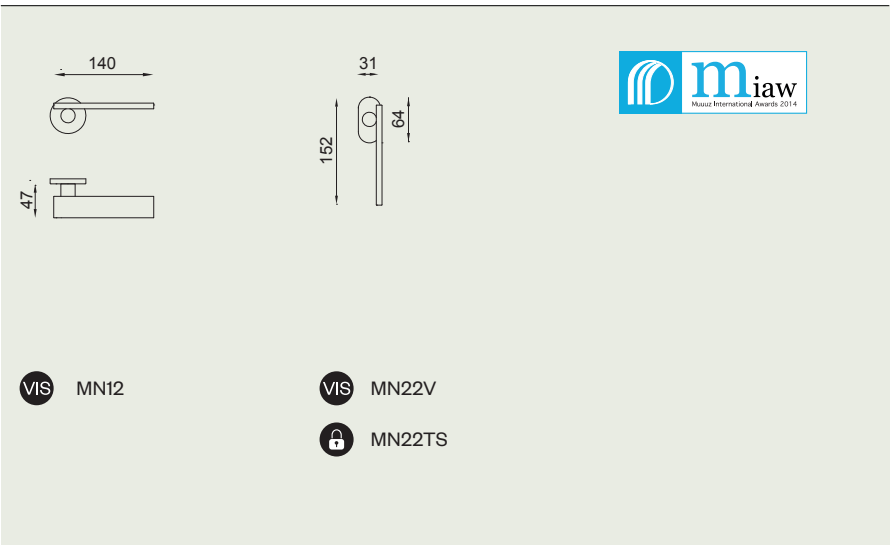

minima

design: Dnd
technical division

MN12
ZONE

140-

Zama
Zamak

ZCCS
Cromo lucido + cromo satinato
Polished chrome + satin chrome

ZCBI
Cromo lucido + bianco
Polished chrome + white

ZCNE
Cromo lucido + nero
Polished chrome + black