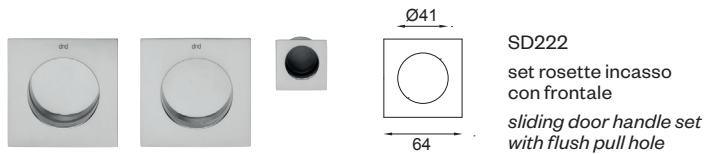

Ottone  
Solid brass

2189  
frontale per scorrevole  
*sliding door flush  
pull hole*

SD220  
rosetta incasso  
*sliding door handle*

SD221  
rosetta incasso  
foro chiave  
*sliding door handle  
key hole*

SD222  
set rosette incasso  
con frontale  
*sliding door handle set  
with flush pull hole*

SD224  
set rosette incasso con  
nottolino q. 8 mm con  
frontale  
*sliding door handle set  
with turn and release  
8 mm square  
spindle and flush  
pull hole*

-  **AB**
-  **OGH**
-  **OC**
-  **PCS**
-  **ONS\***
-  **PGS\***
-  **OBN\***
-  **ONO\***

\*su ordinazione  
on demand

Ottone  
Solid brass

SD225  
set rosette incasso foro chiave con  
frontale + serratura  
*sliding door handle set key hole with  
flush pull hole + lock*

SE107

SD226  
set rosette incasso con nottolino q.8 mm  
con frontale + serratura  
*sliding door handle set with turn  
and release 8 mm square spindle with flush  
pull hole + lock*

SE108

-  **AB**
-  **OGH**
-  **OC**
-  **PCS**
-  **ONS\***
-  **PGS\***
-  **OBN\***
-  **ONO\***