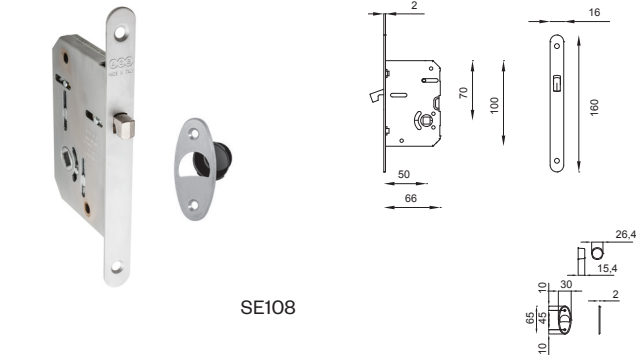

Ottone  
Solid brass

2189  
frontale per scorrevole  
*sliding door flush  
pull hole*

SD220  
rosetta incasso  
*sliding door handle*

SD221  
rosetta incasso  
foro chiave  
*sliding door handle  
key hole*

SD222  
set rosette incasso  
con frontale  
*sliding door handle set  
with flush pull hole*

SD224  
set rosette incasso con  
nottolino q. 8 mm con  
frontale  
*sliding door handle set  
with turn and release  
8 mm square  
spindle and flush  
pull hole*

-  **AB**
-  **OGH**
-  **OC**
-  **PCS**
-  **ONS\***
-  **PGS\***
-  **OBN\***
-  **ONO\***

\*su ordinazione  
on demand

Ottone  
Solid brass

SD225  
set rosette incasso foro chiave con  
frontale + serratura  
*sliding door handle set key hole with  
flush pull hole + lock*

SE107

SD226  
set rosette incasso con nottolino q.8 mm  
con frontale + serratura  
*sliding door handle set with turn  
and release 8 mm square spindle with flush  
pull hole + lock*

SE108

-  **AB**
-  **OGH**
-  **OC**
-  **PCS**
-  **ONS\***
-  **PGS\***
-  **OBN\***
-  **ONO\***