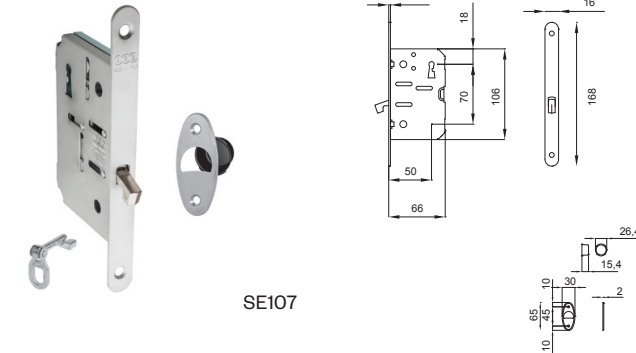

Ottone  
Solid brass

2189  
frontale per scorrevole  
*sliding door flush  
pull hole*

SD220  
rosetta incasso  
*sliding door handle*

SD221  
rosetta incasso  
foro chiave  
*sliding door handle  
key hole*

SD222  
set rosette incasso  
con frontale  
*sliding door handle set  
with flush pull hole*

SD224  
set rosette incasso con  
nottolino q. 8 mm con  
frontale  
*sliding door handle set  
with turn and release  
8 mm square  
spindle and flush  
pull hole*

-  **AB**
-  **OGH**
-  **OC**
-  **PCS**
-  **ONS\***
-  **PGS\***
-  **OBN\***
-  **ONO\***

\*su ordinazione  
on demand

Ottone  
Solid brass

SD225  
set rosette incasso foro chiave con  
frontale + serratura  
*sliding door handle set key hole with  
flush pull hole + lock*

SE107

SD226  
set rosette incasso con nottolino q.8 mm  
con frontale + serratura  
*sliding door handle set with turn  
and release 8 mm square spindle with flush  
pull hole + lock*

SE108

-  **AB**
-  **OGH**
-  **OC**
-  **PCS**
-  **ONS\***
-  **PGS\***
-  **OBN\***
-  **ONO\***