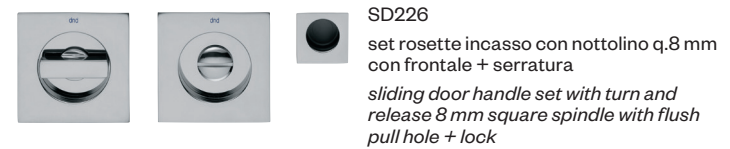

Ottone  
Solid brass

2189  
frontale per scorrevole  
*sliding door flush  
pull hole*

SD220  
rosetta incasso  
*sliding door handle*

SD221  
rosetta incasso  
foro chiave  
*sliding door handle  
key hole*

SD222  
set rosette incasso  
con frontale  
*sliding door handle set  
with flush pull hole*

SD224  
set rosette incasso con  
nottolino q. 8 mm con  
frontale  
*sliding door handle set  
with turn and release  
8 mm square  
spindle and flush  
pull hole*

-  **AB**
-  **OGH**
-  **OC**
-  **PCS**
-  **ONS\***
-  **PGS\***
-  **OBN\***
-  **ONO\***

\*su ordinazione  
on demand

Ottone  
Solid brass

SD225  
set rosette incasso foro chiave con  
frontale + serratura  
*sliding door handle set key hole with  
flush pull hole + lock*

SE107

SD226  
set rosette incasso con nottolino q.8 mm  
con frontale + serratura  
*sliding door handle set with turn  
and release 8 mm square spindle with flush  
pull hole + lock*

SE108

-  **AB**
-  **OGH**
-  **OC**
-  **PCS**
-  **ONS\***
-  **PGS\***
-  **OBN\***
-  **ONO\***