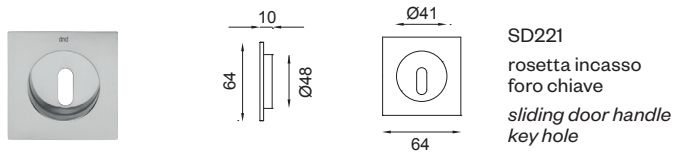

Ottone  
Solid brass

2189  
frontale per scorrevole  
*sliding door flush  
pull hole*

SD220  
rosetta incasso  
*sliding door handle*

SD221  
rosetta incasso  
foro chiave  
*sliding door handle  
key hole*

SD222  
set rosette incasso  
con frontale  
*sliding door handle set  
with flush pull hole*

SD224  
set rosette incasso con  
nottolino q. 8 mm con  
frontale  
*sliding door handle set  
with turn and release  
8 mm square  
spindle and flush  
pull hole*

-  **AB**
-  **OGH**
-  **OC**
-  **PCS**
-  **ONS\***
-  **PGS\***
-  **OBN\***
-  **ONO\***

\*su ordinazione  
on demand

Ottone  
Solid brass

SD225  
set rosette incasso foro chiave con  
frontale + serratura  
*sliding door handle set key hole with  
flush pull hole + lock*

SE107

SD226  
set rosette incasso con nottolino q.8 mm  
con frontale + serratura  
*sliding door handle set with turn  
and release 8 mm square spindle with flush  
pull hole + lock*

SE108

-  **AB**
-  **OGH**
-  **OC**
-  **PCS**
-  **ONS\***
-  **PGS\***
-  **OBN\***
-  **ONO\***