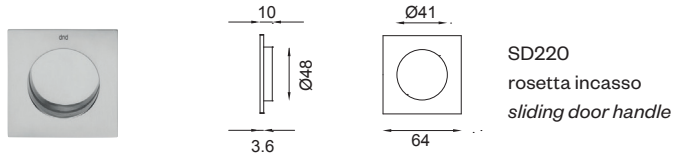

Ottone  
Solid brass

2189  
frontale per scorrevole  
*sliding door flush  
pull hole*

SD220  
rosetta incasso  
*sliding door handle*

SD221  
rosetta incasso  
foro chiave  
*sliding door handle  
key hole*

SD222  
set rosette incasso  
con frontale  
*sliding door handle set  
with flush pull hole*

SD224  
set rosette incasso con  
nottolino q. 8 mm con  
frontale  
*sliding door handle set  
with turn and release  
8 mm square  
spindle and flush  
pull hole*

-  **AB**
-  **OGH**
-  **OC**
-  **PCS**
-  **ONS\***
-  **PGS\***
-  **OBN\***
-  **ONO\***

\*su ordinazione  
on demand

Ottone  
Solid brass

SD225  
set rosette incasso foro chiave con  
frontale + serratura  
*sliding door handle set key hole with  
flush pull hole + lock*

SE107

SD226  
set rosette incasso con nottolino q.8 mm  
con frontale + serratura  
*sliding door handle set with turn  
and release 8 mm square spindle with flush  
pull hole + lock*

SE108

-  **AB**
-  **OGH**
-  **OC**
-  **PCS**
-  **ONS\***
-  **PGS\***
-  **OBN\***
-  **ONO\***