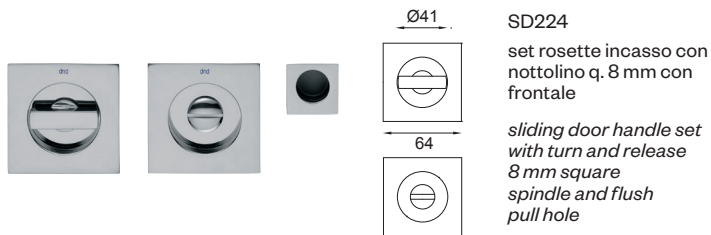

Ottone  
Solid brass

2189  
frontale per scorrevole  
*sliding door flush  
pull hole*

SD220  
rosetta incasso  
*sliding door handle*

SD221  
rosetta incasso  
foro chiave  
*sliding door handle  
key hole*

SD222  
set rosette incasso  
con frontale  
*sliding door handle set  
with flush pull hole*

SD224  
set rosette incasso con  
nottolino q. 8 mm con  
frontale  
*sliding door handle set  
with turn and release  
8 mm square  
spindle and flush  
pull hole*

-  **AB**
-  **OGH**
-  **OC**
-  **PCS**
-  **ONS\***
-  **PGS\***
-  **OBN\***
-  **ONO\***

\*su ordinazione  
on demand

Ottone  
Solid brass

SD225  
set rosette incasso foro chiave con  
frontale + serratura  
*sliding door handle set key hole with  
flush pull hole + lock*

SE107

SD226  
set rosette incasso con nottolino q.8 mm  
con frontale + serratura  
*sliding door handle set with turn  
and release 8 mm square spindle with flush  
pull hole + lock*

SE108

-  **AB**
-  **OGH**
-  **OC**
-  **PCS**
-  **ONS\***
-  **PGS\***
-  **OBN\***
-  **ONO\***