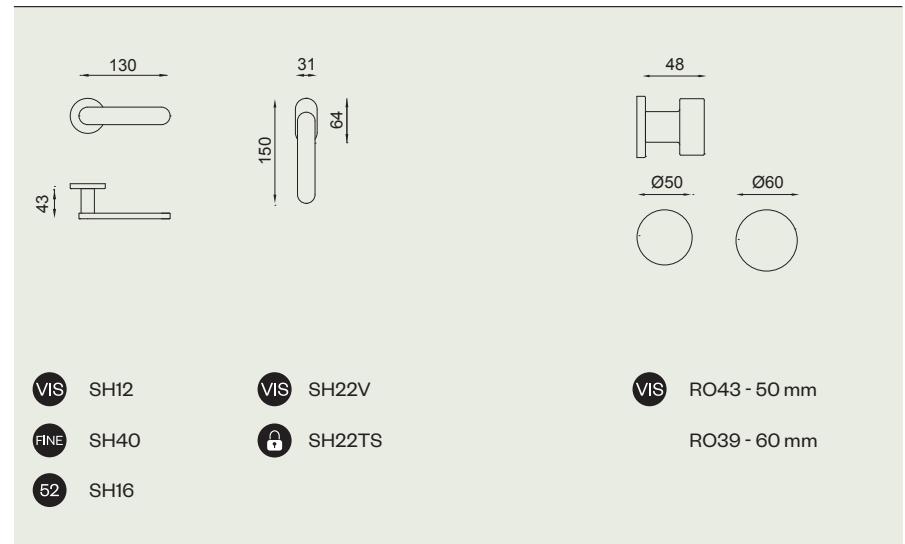

# short

design:  
**Karim Rashid**

Ottone stampato a caldo  
Hot stamped brass

**AB**  
Bronzato  
*Antique bronze*

**OC**  
Power cromo lucido  
*Power polished chrome*

**PCS**  
Power cromo satinato  
*Power satin chrome*

**SH40**  
OC

170-

dnd 2018/2019

171