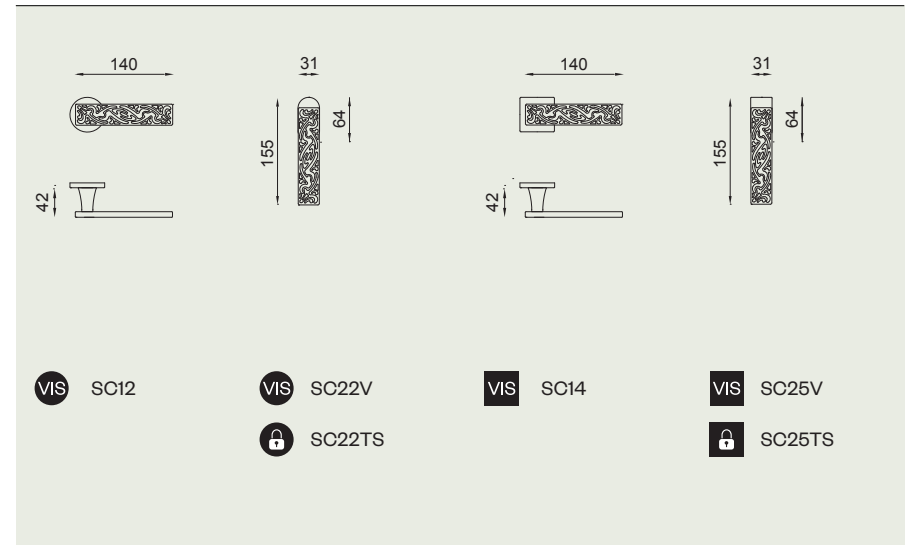

# sochic

design: Dnd  
technical division

SC12  
ZC

Zama  
Zamak

**ZC**  
Cromo lucido  
*Polished chrome*

**ZOR**  
Placcato oro 24 k  
*Gold plated 24 k*

**sochic 02 - ZC**  
Cromo lucido  
*Polished chrome*

**sochic 02 - ZOR**  
Placcato oro 24 k  
*Gold plated 24 k*

187

186-